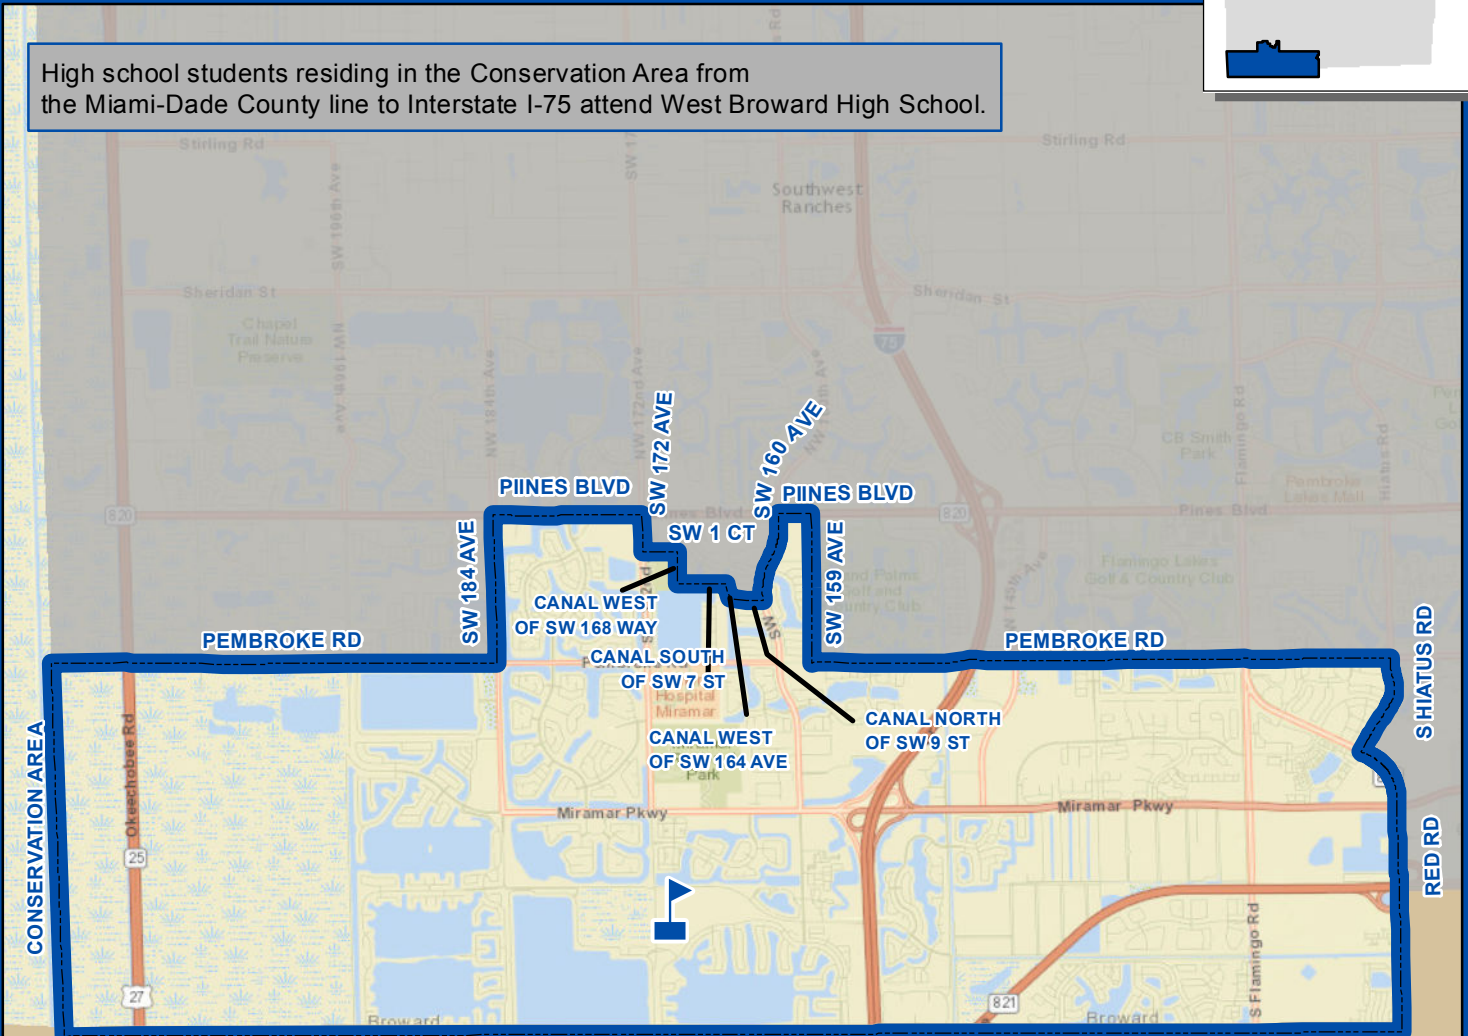

EVERGLADES HIGH SCHOOL

17100 SW 48 COURT
MIRAMAR, FLORIDA 33027
754-323-0500

Innovative Programs

High school students residing in the Conservation Area from the Miami-Dade County line to Interstate I-75 attend West Broward High School.

BROWARD/MIAMI-DADE COUNTY LINE

Service Layer Credits: Sources: Esri, HERE, DeLorme, USGS, Intermap, increment P Corp., NRCAN, Esri Japan, METI, Esri China (Hong Kong), Esri (Thailand), TomTom, MapmyIndia, © OpenStreetMap contributors, and the GIS User Community

THIS MAP IS FOR CONCEPTUAL PURPOSES ONLY AND SHOULD NOT BE USED FOR LEGAL BOUNDARY DETERMINATIONS